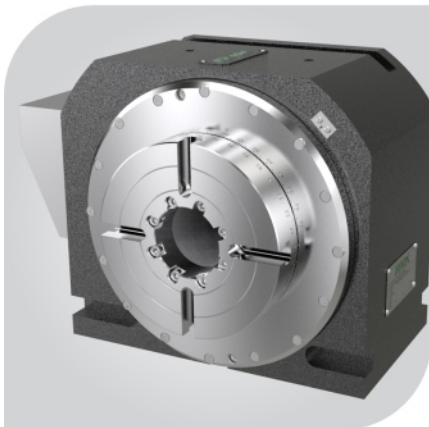

# **HIWIN®** Hi-tech WINner

**Linear Guideway**

**Ballscrew**

**Single Axis Robot**

**Rotary Table**

**DATORKER  
Strain Wave Gear**

**Cross Roller Bearing**

**D D Motor**

**Linear Motor**

**AC Servo Motor & Drive**

Wide Range of Linear Bearings

Close Housing Units

Open Housing Units

POSICHRON Magnetic Scale Position Sensors

POSITILT Inclination Sensors

POSIROT Angle Sensors