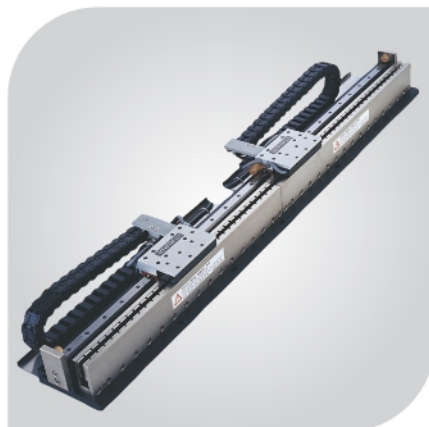

# **HIWIN®** Hi-tech WINner

**Linear Guideway**

**Ballscrew**

**Single Axis Robot**

**Rotary Table**

**DATORKER  
Strain Wave Gear**

**Cross Roller Bearing**

**D D Motor**

**Linear Motor**

**AC Servo Motor & Drive**

Wide Range of Linear Bearings

Close Housing Units

Open Housing Units

POSICHRON Magnetic Scale Position Sensors

POSITILT Inclination Sensors

POSIROT Angle Sensors